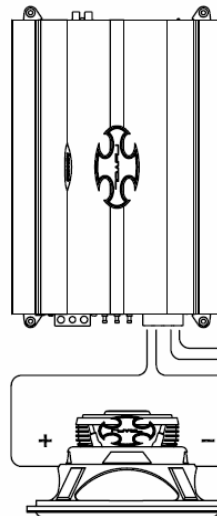

STEREO-PARALLEL LOADS
GOOD SOUND QUALITY
BETTER POWER

AMPLIFIER: V1502
4Ω STEREO
150 WATTS X 2
300 WATTS TOTAL POWER

SPEAKERS: V10S/V12S
SINGLE VOICE COIL

STEREO BASS
* EXCELLENT SOUND QUALITY
GOOD POWER