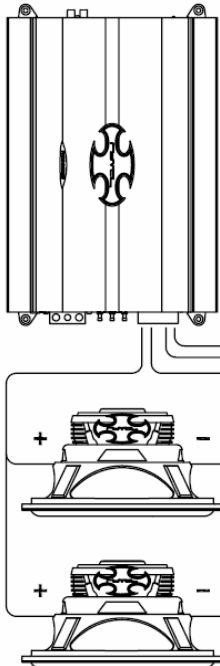

AMPLIFIER: V1502
2Ω STEREO
250 WATTS X 2
500 WATTS TOTAL POWER!

SPEAKERS: V10S/V12S
SINGLE VOICE COIL

STEREO-PARALLEL LOADS
GOOD SOUND QUALITY
BETTER POWER