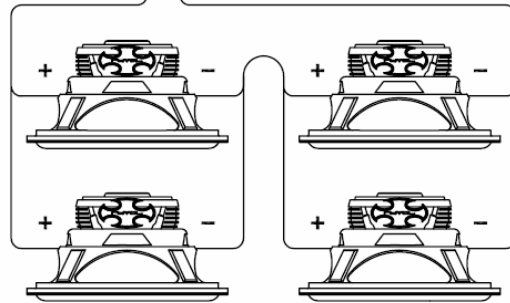

SPEAKERS: V10S/V12S
SINGLE VOICE COIL

SERIES-PARALLEL BASS
GOOD SOUND QUALITY
GOOD POWER
* EXCELLENT UPGRADE

AMPLIFIER: V1502
2Ω STEREO
250 WATTS X 2
500 WATTS TOTAL POWER!

SPEAKERS: V10S/V12S
SINGLE VOICE COIL

STEREO-PARALLEL LOADS
GOOD SOUND QUALITY
BETTER POWER

AMPLIFIER: V1502
4Ω STEREO
150 WATTS X 2
300 WATTS TOTAL POWER

SPEAKERS: V10S/V12S
SINGLE VOICE COIL

STEREO BASS
* EXCELLENT SOUND QUALITY
GOOD POWER