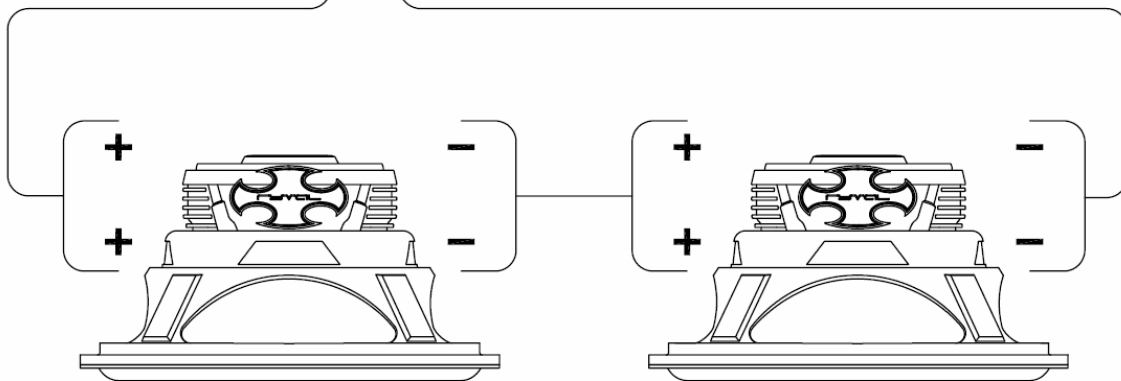

DUAL VOICE COIL OPTIONS

RYVAL AMPS AND SUBS

AMPLIFIER: V752/V754
4Ω BRIDGED
250 WATTS

AMPLIFIER: V1502
4Ω BRIDGED
500 WATTS

SPEAKERS: V10D/V12D
DUAL VOICE COIL

BRIDGED MONO BASS
BETTER SOUND QUALITY
BETTER POWER
* EXCELLENT UPGRADE