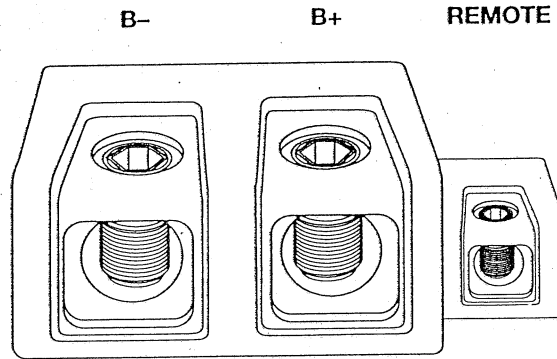

*PHOENIX GOLD*

*Bandit 1895*

LIMITED EDITION  
POWER AMPLIFIER

**POWER**

**SPEAKER OUTPUTS**

The Bandit 1895 limited edition amplifier is designed to aesthetically complement Phoenix Gold's Outlaw 1845 Limited Edition amplifier. Apart from appearance, the Bandit is identical in operation and performance to an M50 amplifier. However, please use the diagram above as a reference when making power and speaker connections to the Bandit, as the terminals used for power and speaker connections differ from those shown in the supplied M50 manual. The M50 manual is applicable to the Bandit in all other respects.