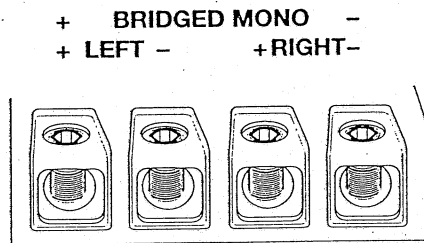

*PHOENIX GOLD*

*Bandit 1895*

LIMITED EDITION  
POWER AMPLIFIER

**POWER**

**SPEAKER OUTPUTS**

The Bandit 1895 limited edition amplifier is designed to aesthetically complement Phoenix Gold's Outlaw 1845 Limited Edition amplifier. Apart from appearance, the Bandit is identical in operation and performance to an M50 amplifier. However, please use the diagram above as a reference when making power and speaker connections to the Bandit, as the terminals used for power and speaker connections differ from those shown in the supplied M50 manual. The M50 manual is applicable to the Bandit in all other respects.